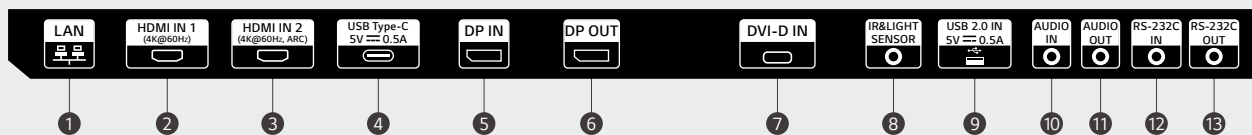

CONNECTIVITY

① LAN	④ USB Type-C	⑦ DVI-D IN	⑩ AUDIO IN
② HDMI IN 1	⑤ DP IN	⑧ IR&LIGHT SENSOR	⑪ AUDIO OUT
③ HDMI IN 2	⑥ DP OUT	⑨ USB	⑫ RS-232C IN
			⑬ RS-232C OUT

* Jack Panels may differ from the above image, so please contact LG sales team to verify before ordering.

Download
LG C-Display+
Mobile App
Google Play Store

www.lg.com/global/business/information-display
www.youtube.com/c/LGECCommercialDisplay
www.facebook.com/LGInformationDisplay
www.linkedin.com/company/LGinformationdisplay
twitter.com/LG_ID_HQ

LG may make changes to specifications and product descriptions without notice. Copyright © 2022 LG Electronics Inc. All rights reserved. "LG Life's Good" is a registered trademark of LG Corp. The names of products and brands mentioned here may be the trademarks of their respective owners.