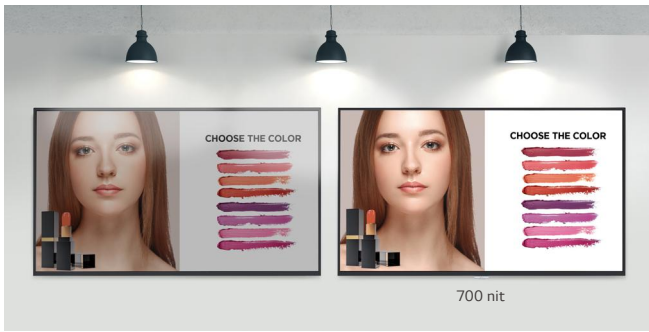

# New High Haze UHD Standard Signage

High Brightness

webOS Smart Platform

Mobile Content Management

Meeting Room Solution

### UH7J-H

Screen Size	65" / 55" / 49" / 43"
Native Resolution	3,840 × 2,160 (UHD)
Bezel Color	Black
Brightness	700 nit (Typ.)
Bezel	65" / 55" / 49" : 9.9 mm (T/R/L), 14.4 mm (B) 43" : 8.4 mm (T/R/L), 14.4 mm (B)
Depth	39.9 mm