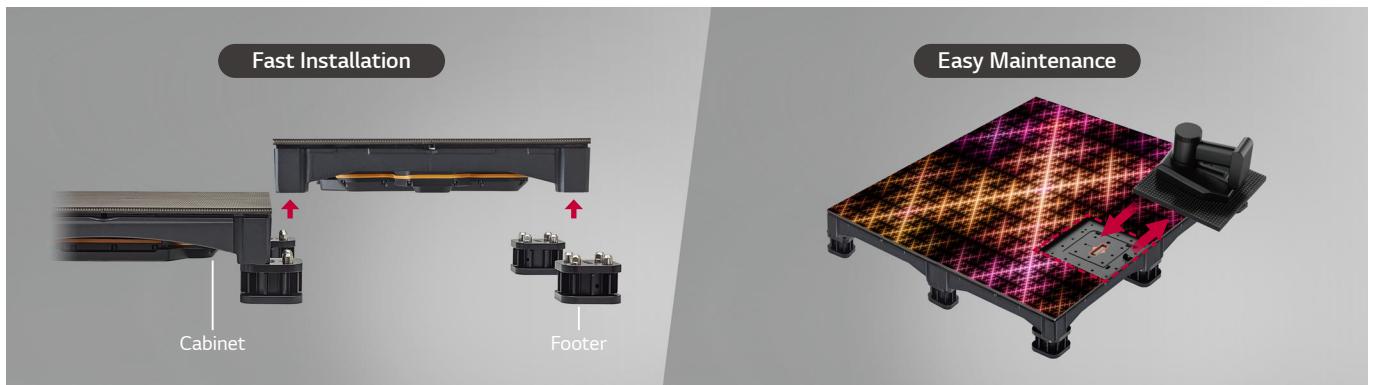

# Floor LED Display

High Durability

Excellent Usability

Easy Installation and Maintenance

Interactive Touch Screen

	LFCG
Pixel Pitch	3.91 mm
Brightness	3,000 nit
Weight per Cabinet	15.1 kg/Cabinet
Service Access	Front
IP Rating	IP65

## High Durability

LFCG is a unique display installed on the floor with high durability designed to load up to 2,500 kg/sqm.

## Excellent Usability

Surface safety when installing the screen on the floor (IP65 protective non-slip mat and anti-reflection surfaces) and high visual performance (with high contrast LED for uniform visual performance in black) are considered.

## Easy Installation and Maintenance

Its simple product structure allows for easy installation and quick maintenance. You can quickly deploy and connect the cabinets with the foot support system without any tools. A simple flush control mechanism design is applied to keep the height level regardless of floor type. In addition, magnets attached to the LED module allow for easy maintenance, and hot-swapping\* is able during the display operation.