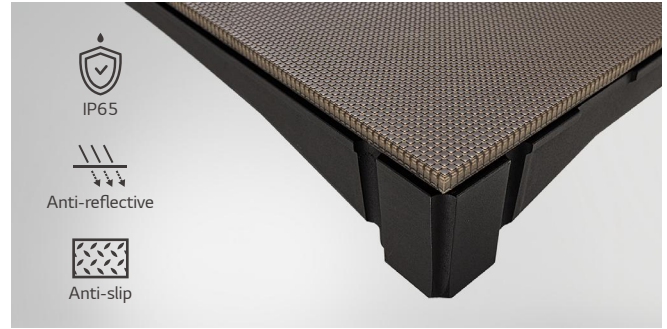

# Floor LED Display

High Durability

Excellent Usability

Easy Installation and Maintenance

Interactive Touch Screen

	LFCG
Pixel Pitch	3.91 mm
Brightness	3,000 nit
Weight per Cabinet	15.1 kg/Cabinet
Service Access	Front
IP Rating	IP65

## High Durability

LFCG is a unique display installed on the floor with high durability designed to load up to 2,500 kg/sqm.

## Excellent Usability

Surface safety when installing the screen on the floor (IP65 protective non-slip mat and anti-reflection surfaces) and high visual performance (with high contrast LED for uniform visual performance in black) are considered.

\* As the surface is made of polycarbonate, it may be susceptible to scratches (especially against metal).