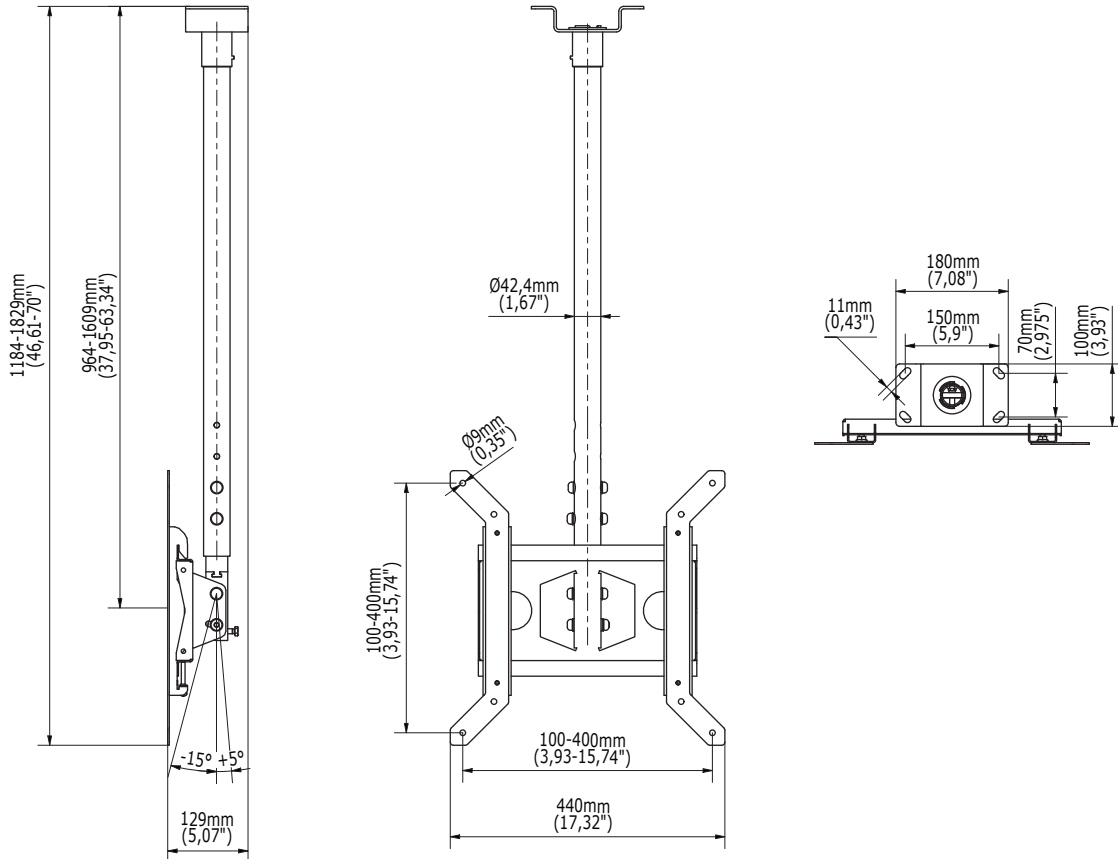

CML7

CEILING MOUNT WITH ADJUSTABLE DROP

FOR 32-46" SCREENS

The CML7 ceiling mount is a solution for those who value aesthetics and precision of design. Equipped with a system that protects the screen against falling, it works perfectly in hotels, restaurants or public buildings. CML7 features a slim structure and simple design. Stepwise height adjustment ensures accurate fastening, and the integrated cable management system allows the cabling to be hidden, guaranteeing aesthetic appearance of any audiovisual installation.

PRODUCT SPECIFICATIONS

Short index	CML7
Product group	Display Mounts
Category	Ceiling Mounts
Colour	Black
Warranty	Limited 5-years
Number of screens	1
Minimum screen size	32"
Maximum screen size	46"
Maximum load	40 kg
Forward tilting	-5°/+15°
Height adjustment	Yes
VESA Mounting Compatibility	100x100 up to 400x400

32"-46"

100x100
400x400

-5°/+15°

40 kg

Height adjustment

Tilt adjustment and rotation

Smart cable management

TECHNICAL SPECIFICATIONS

Product dimensions	W: 440 mm D: 129 mm H: 1184 mm (W:17,32" D:5,07" H:46,61")
Product weight	7,02 kg (15,47 lb)
Max. distance from mounting surface	1609 mm (63,34")
Min. distance from mounting surface	964 mm (37,95")