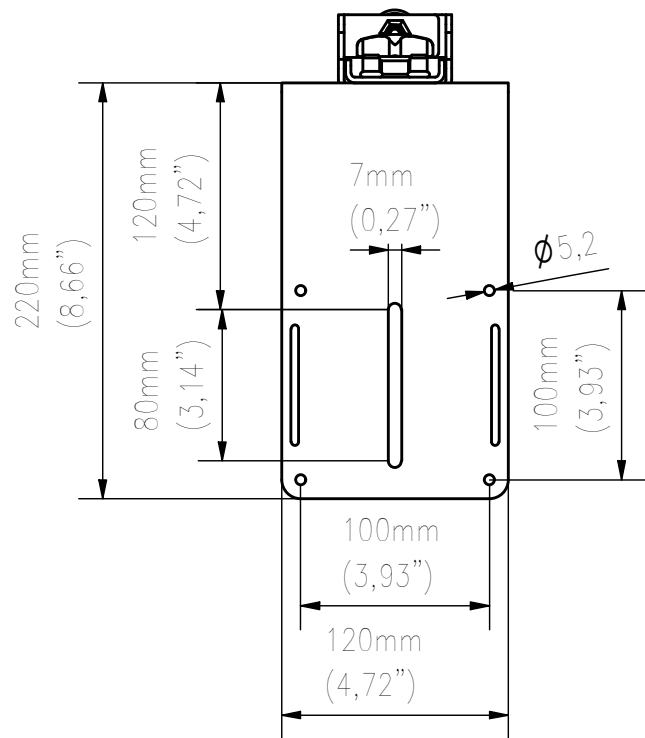

UPPER ASSEMBLY

FRONT VIEW

SIDE VIEW

ISOMETRIC VIEW

TOP VIEW

BOTTOM ASSEMBLY

FRONT VIEW

SIDE VIEW

Sheet: A3

Scale: 1 :4

**edbak**  
PL 23-107 Strzyżewice  
Piotrowice 186 / Poland

Index No:

CHV5

Project No:

866