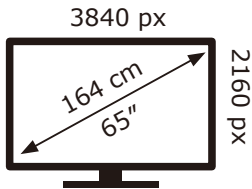

ENERG ⚡

PHILIPS

65HFL4518U/12

88 kWh/1000h

ABCD **E**FG
HDR
70 kWh/1000h

2019/2013

ENERG ⚡

PHILIPS