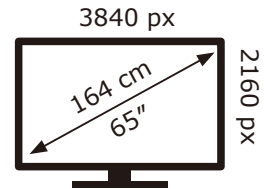

88 kWh/1000h

ABCD **E**FG
HDR
70 kWh/1000h