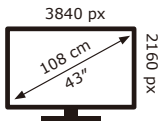

ENERG ⚡

PHILIPS

43HFL4518U/12

49 kWh/1000h

ABCDEF**G**

46 kWh/1000h

2019/2013

ENERG ⚡