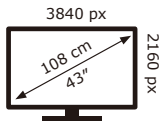

PHILIPS

43HFL4518U/12

49 kWh/1000h

ABCDEF**G**

46 kWh/1000h

2019/2013