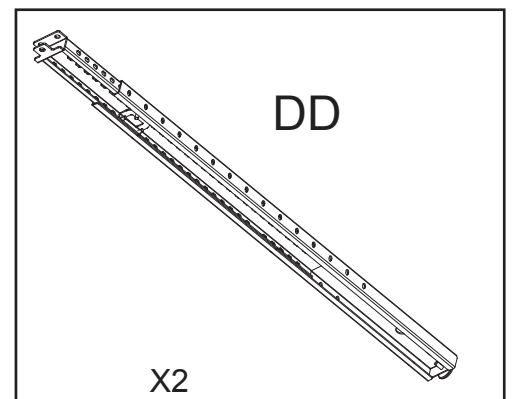

Technical Summary

M Pro Series - Floor Support
1025-1705mm Black

EAN: 7350105213540

PRODUCT DIMENSIONS

M Pro Series - Floor Support 1025-1705mm Black

Scan for info!

COMPONENT CHECKLIST

B1	B2	B3	B4
Open-wrench	5mm	M8x10	M8
X1	X1	X6	X6

C1	C2	C3	C4/C5	C6
	M6x8	Cover	Foam Rubber	Foot Pad
X6	X2	X2	X6	X2

INSTALLATION INSTRUCTION

6 Connect to the Aluminum Rail

B3

7 Plaster Board Wall

Optional installation

Cover (C3)

8 Attaching the TV to the Mount