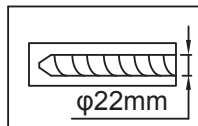

6 Connect to the Aluminum Rail

B3

7 Plaster Board Wall

Optional installation

Cover (C3)