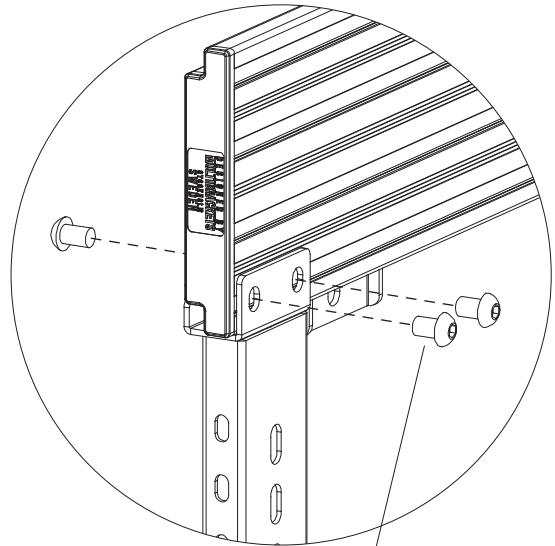

Technical Summary

M Pro Series - Floor Support
1025-1705mm Black

EAN: 7350105213540

PRODUCT DIMENSIONS

M Pro Series - Floor Support 1025-1705mm Black

Scan for info!

COMPONENT CHECKLIST

B1	B2	B3	B4
Open-wrench	5mm	M8x10	M8
X1	X1	X6	X6

C1	C2	C3	C4/C5	C6
	M6x8	Cover	Foam Rubber	Foot Pad
X6	X2	X2	X6	X2

INSTALLATION INSTRUCTION

6 Connect to the Aluminum Rail

B3

7 Plaster Board Wall

Optional installation

Cover (C3)

8 Attaching the TV to the Mount