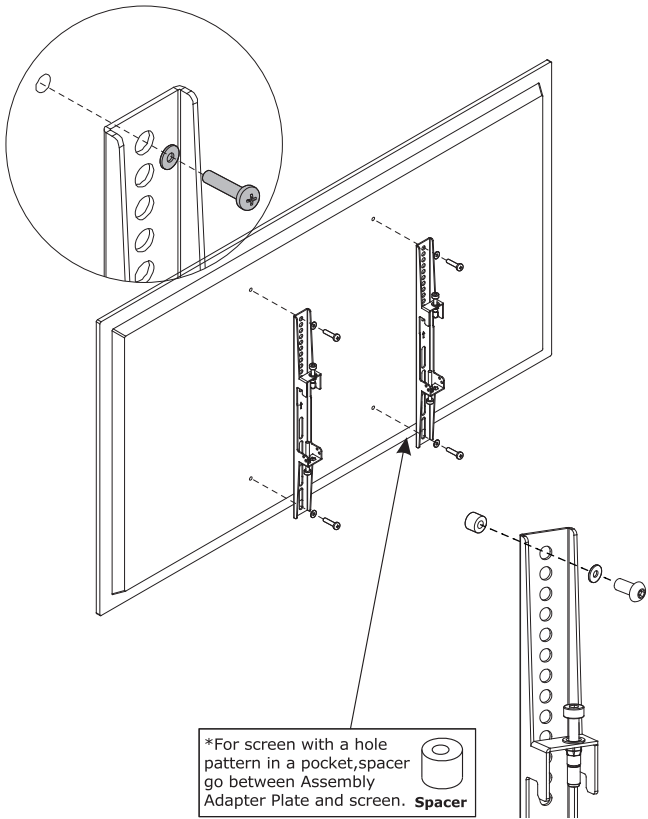

Technical Summary

M Pro Series - Floor Support
1025-1705mm Black

EAN: 7350105213540

PRODUCT DIMENSIONS

M Pro Series - Floor Support 1025-1705mm Black

Scan for info!

COMPONENT CHECKLIST

B1	B2	B3	B4
Open-wrench	5mm	M8x10	M8
X1	X1	X6	X6

C1	C2	C3	C4/C5	C6
	M6x8	Cover	Foam Rubber	Foot Pad
X6	X2	X2	X6	X2

INSTALLATION INSTRUCTION

6 Connect to the Aluminum Rail

B3

7 Plaster Board Wall

Optional installation

Cover (C3)

8 Attaching the TV to the Mount

9 Put bracket arms on Aluminum rail

10 Cable management