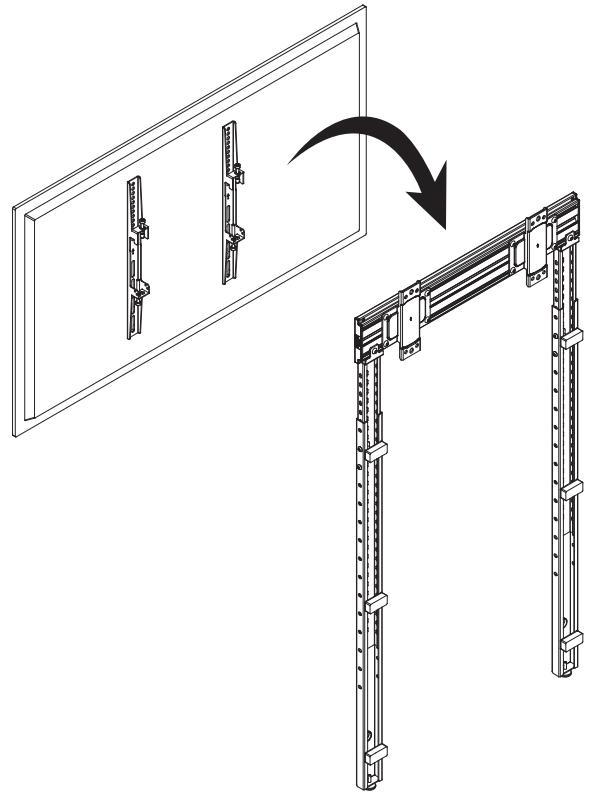

Technical Summary

M Pro Series - Floor Support
1025-1705mm Black

EAN: 7350105213540

PRODUCT DIMENSIONS

M Pro Series - Floor Support 1025-1705mm Black

Scan for info!

COMPONENT CHECKLIST

B1	B2	B3	B4
Open-wrench	5mm	M8x10	M8
X1	X1	X6	X6

C1	C2	C3	C4/C5	C6
	M6x8	Cover	Foam Rubber	Foot Pad
X6	X2	X2	X6	X2

INSTALLATION INSTRUCTION

6 Connect to the Aluminum Rail

B3

7 Plaster Board Wall

Optional installation

Cover (C3)

8 Attaching the TV to the Mount

9 Put bracket arms on Aluminum rail

10 Cable management