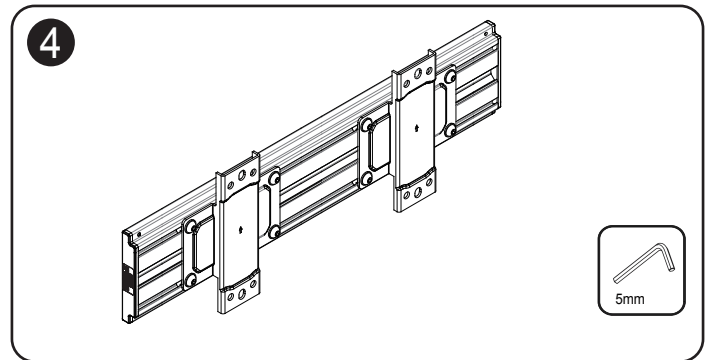

Technical Summary

M Pro Series - Floor Support
1025-1705mm Black

EAN: 7350105213540

PRODUCT DIMENSIONS

M Pro Series - Floor Support 1025-1705mm Black

Scan for info!

COMPONENT CHECKLIST

B1	B2	B3	B4
Open-wrench	5mm	M8x10	M8
X1	X1	X6	X6

C1	C2	C3	C4/C5	C6
	M6x8	Cover	Foam Rubber	Foot Pad
X6	X2	X2	X6	X2

INSTALLATION INSTRUCTION

6 Connect to the Aluminum Rail

B3

7 Plaster Board Wall

Optional installation

Cover (C3)

8 Attaching the TV to the Mount