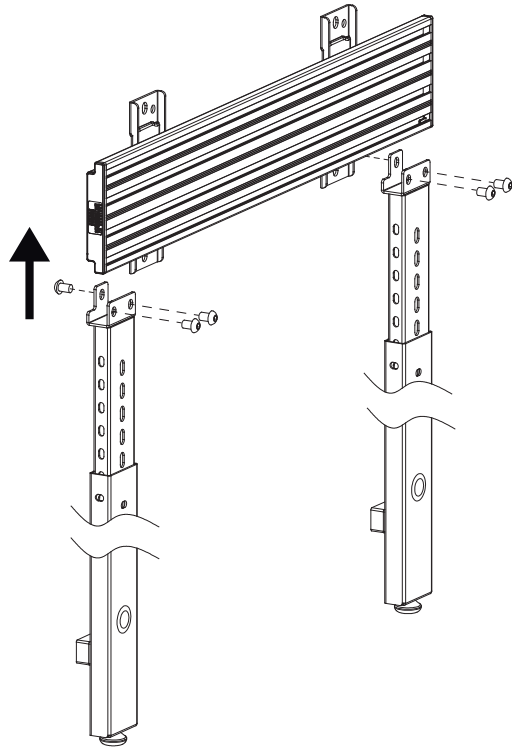

Technical Summary

M Pro Series - Floor Support
1025-1705mm Black

EAN: 7350105213540

PRODUCT DIMENSIONS

M Pro Series - Floor Support 1025-1705mm Black

Scan for info!

COMPONENT CHECKLIST

B1	B2	B3	B4
Open-wrench	5mm	M8x10	M8
X1	X1	X6	X6

C1	C2	C3	C4/C5	C6
	M6x8	Cover	Foam Rubber	Foot Pad
X6	X2	X2	X6	X2

INSTALLATION INSTRUCTION

6 Connect to the Aluminum Rail

B3

7 Plaster Board Wall

Optional installation

Cover (C3)

8 Attaching the TV to the Mount