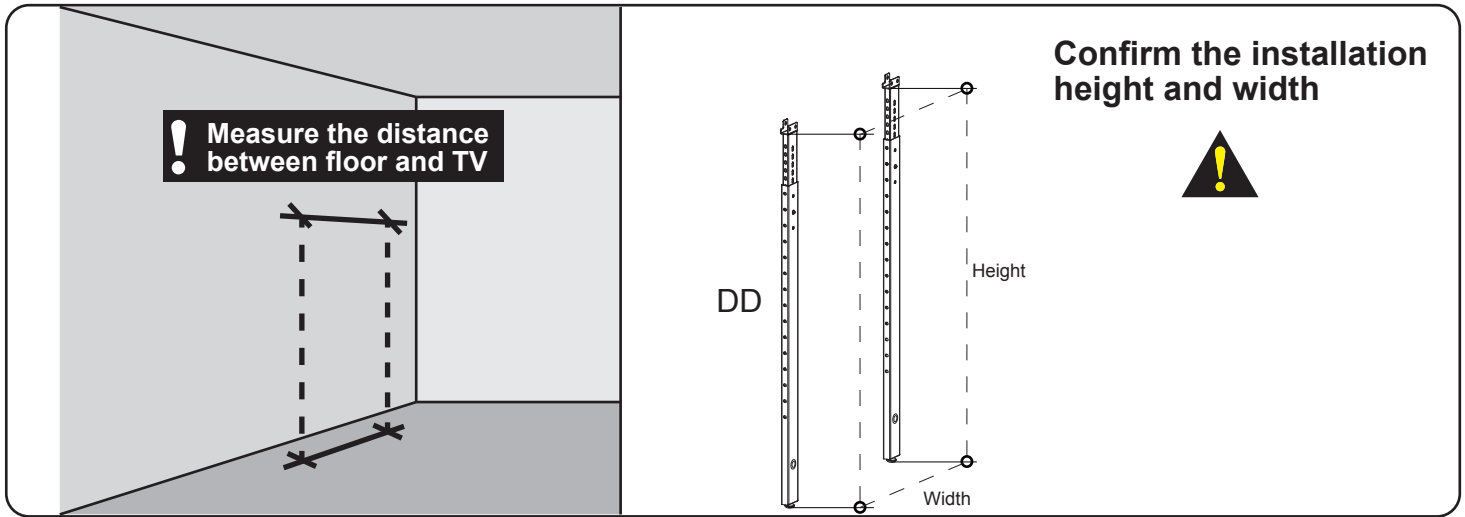

Technical Summary

M Pro Series - Floor Support
1025-1705mm Black

EAN: 7350105213540

PRODUCT DIMENSIONS

M Pro Series - Floor Support 1025-1705mm Black

Scan for info!

COMPONENT CHECKLIST

B1	B2	B3	B4
Open-wrench	5mm	M8x10	M8
X1	X1	X6	X6

C1	C2	C3	C4/C5	C6
	M6x8	Cover	Foam Rubber	Foot Pad
X6	X2	X2	X6	X2

INSTALLATION INSTRUCTION

6 Connect to the Aluminum Rail

B3

7 Plaster Board Wall

Optional installation

Cover (C3)

8 Attaching the TV to the Mount