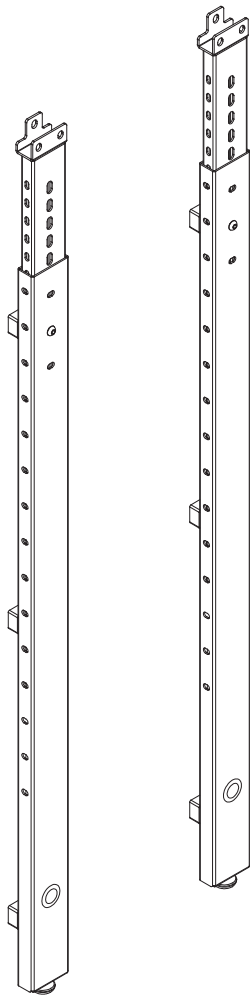

Technical Summary

M Pro Series - Floor Support
1025-1705mm Black

EAN: 7350105213540

PRODUCT DIMENSIONS

M Pro Series - Floor Support 1025-1705mm Black

Scan for info!

COMPONENT CHECKLIST

B1	B2	B3	B4
Open-wrench	5mm	M8x10	M8
X1	X1	X6	X6

C1	C2	C3	C4/C5	C6
	M6x8	Cover	Foam Rubber	Foot Pad
X6	X2	X2	X6	X2

INSTALLATION INSTRUCTION

6 Connect to the Aluminum Rail

B3

7 Plaster Board Wall

Optional installation

Cover (C3)

8 Attaching the TV to the Mount

9 Put bracket arms on Aluminum rail

10 Cable management