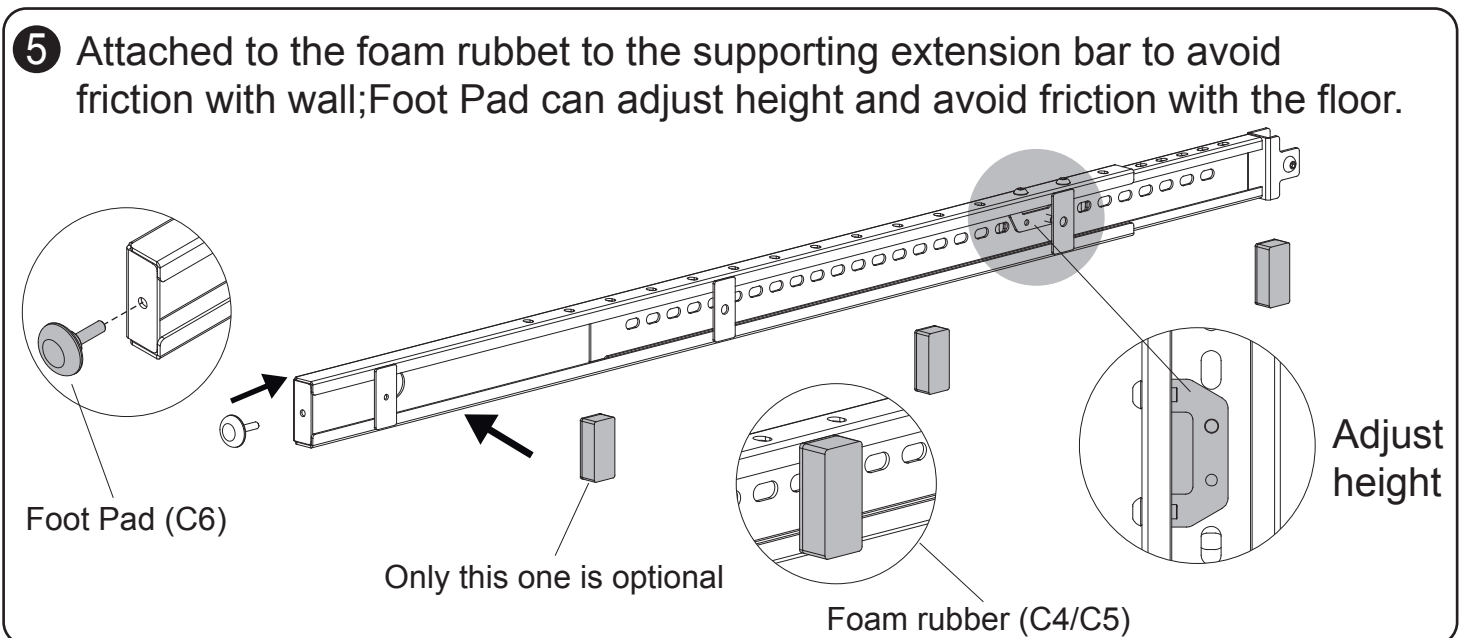

Technical Summary

M Pro Series - Floor Support
1025-1705mm Black

EAN: 7350105213540

PRODUCT DIMENSIONS

M Pro Series - Floor Support 1025-1705mm Black

Scan for info!

COMPONENT CHECKLIST

B1	B2	B3	B4
Open-wrench	5mm	M8x10	M8
X1	X1	X6	X6

C1	C2	C3	C4/C5	C6
	M6x8	Cover	Foam Rubber	Foot Pad
X6	X2	X2	X6	X2

INSTALLATION INSTRUCTION

6 Connect to the Aluminum Rail

B3

7 Plaster Board Wall

Optional installation

Cover (C3)

8 Attaching the TV to the Mount