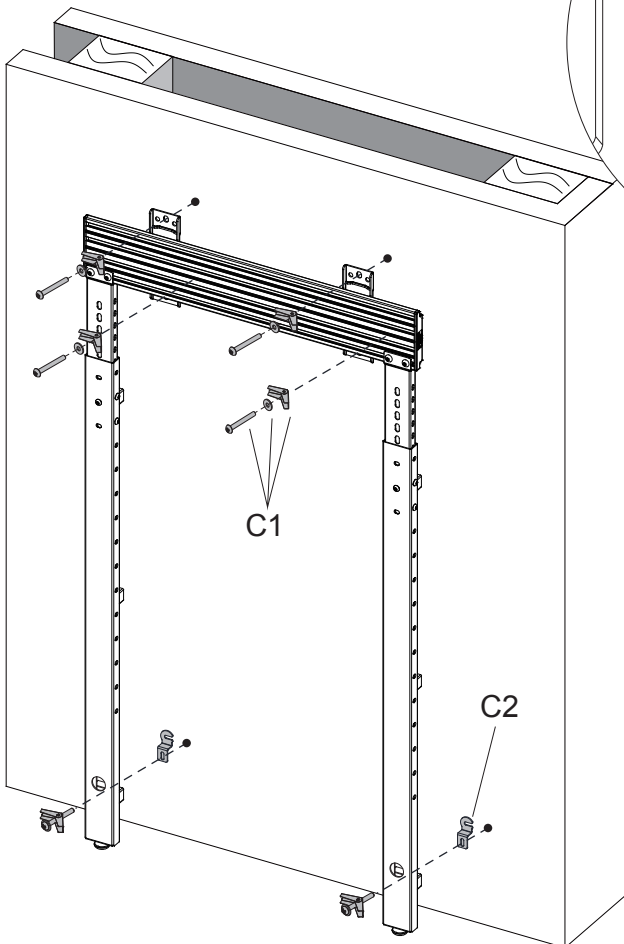

Technical Summary

M Pro Series - Floor Support
1025-1705mm Black

EAN: 7350105213540

PRODUCT DIMENSIONS

M Pro Series - Floor Support 1025-1705mm Black

Scan for info!

COMPONENT CHECKLIST

B1	B2	B3	B4
Open-wrench	5mm	M8x10	M8
X1	X1	X6	X6

C1	C2	C3	C4/C5	C6
	M6x8	Cover	Foam Rubber	Foot Pad
X6	X2	X2	X6	X2

INSTALLATION INSTRUCTION

6 Connect to the Aluminum Rail

B3

7 Plaster Board Wall

Optional installation

Cover (C3)

8 Attaching the TV to the Mount

9 Put bracket arms on Aluminum rail

10 Cable management