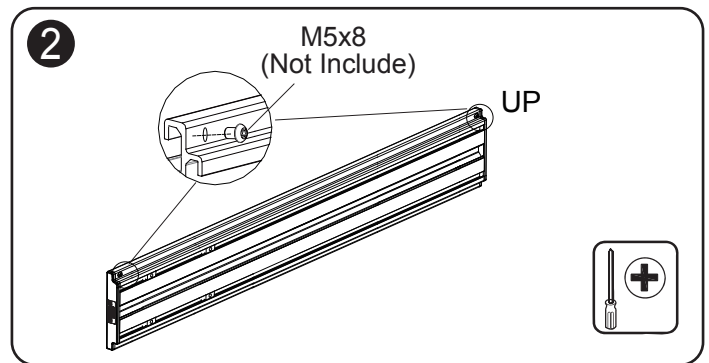

Technical Summary

M Pro Series - Floor Support
1025-1705mm Black

EAN: 7350105213540

PRODUCT DIMENSIONS

M Pro Series - Floor Support 1025-1705mm Black

Scan for info!

COMPONENT CHECKLIST

B1	B2	B3	B4
Open-wrench	5mm	M8x10	M8
X1	X1	X6	X6

C1	C2	C3	C4/C5	C6
	M6x8	Cover	Foam Rubber	Foot Pad
X6	X2	X2	X6	X2

INSTALLATION INSTRUCTION

6 Connect to the Aluminum Rail

B3

7 Plaster Board Wall

Optional installation

Cover (C3)

8 Attaching the TV to the Mount