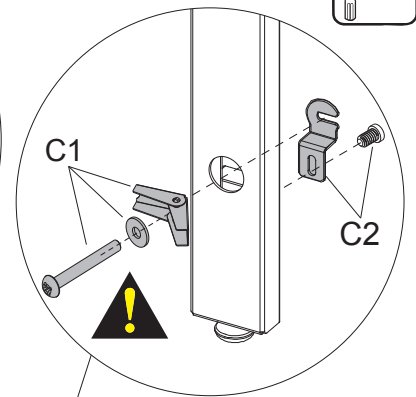

C1	C2	C3	C4/C5	C6
	M6x8	Cover	Foam Rubber	Foot Pad
X6	X2	X2	X6	X2

INSTALLATION INSTRUCTION

6 Connect to the Aluminum Rail

B3

7 Plaster Board Wall

Optional installation

Cover (C3)

8 Attaching the TV to the Mount

9 Put bracket arms on Aluminum rail

10 Cable management