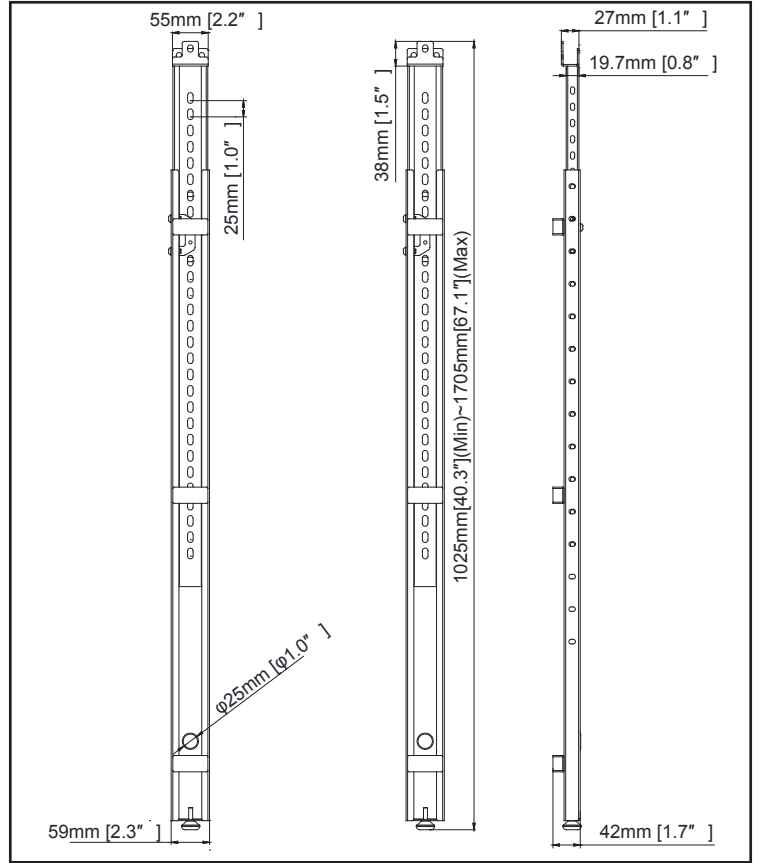

Technical Summary

M Pro Series - Floor Support
1025-1705mm Black

EAN: 7350105213540

PRODUCT DIMENSIONS

M Pro Series - Floor Support 1025-1705mm Black

Scan for info!

COMPONENT CHECKLIST

B1	B2	B3	B4
Open-wrench	5mm	M8x10	M8
X1	X1	X6	X6

C1	C2	C3	C4/C5	C6
	M6x8	Cover	Foam Rubber	Foot Pad
X6	X2	X2	X6	X2

INSTALLATION INSTRUCTION

6 Connect to the Aluminum Rail

B3

7 Plaster Board Wall

Optional installation

Cover (C3)

8 Attaching the TV to the Mount