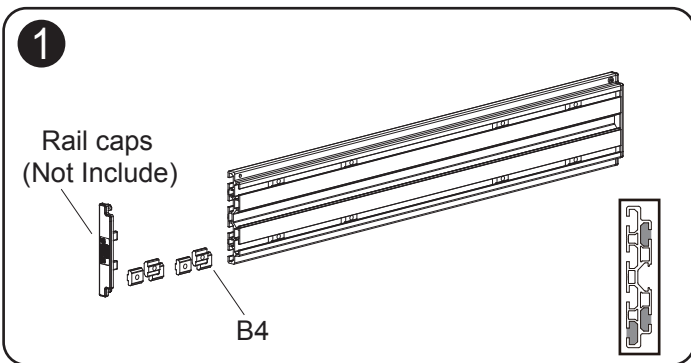

Technical Summary

M Pro Series - Floor Support
1025-1705mm Black

EAN: 7350105213540

PRODUCT DIMENSIONS

M Pro Series - Floor Support 1025-1705mm Black

Scan for info!

COMPONENT CHECKLIST

B1	B2	B3	B4
Open-wrench	5mm	M8x10	M8
X1	X1	X6	X6

C1	C2	C3	C4/C5	C6
	M6x8	Cover	Foam Rubber	Foot Pad
X6	X2	X2	X6	X2

INSTALLATION INSTRUCTION

6 Connect to the Aluminum Rail

B3

7 Plaster Board Wall

Optional installation

Cover (C3)

8 Attaching the TV to the Mount