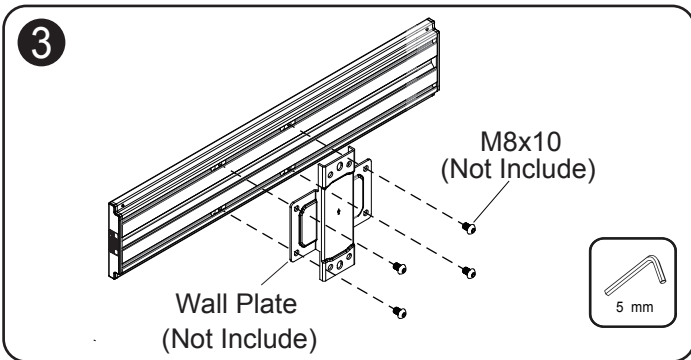

Technical Summary

M Pro Series - Floor Support
1025-1705mm Black

EAN: 7350105213540

PRODUCT DIMENSIONS

M Pro Series - Floor Support 1025-1705mm Black

Scan for info!

COMPONENT CHECKLIST

B1	B2	B3	B4
Open-wrench	5mm	M8x10	M8
X1	X1	X6	X6

C1	C2	C3	C4/C5	C6
	M6x8	Cover	Foam Rubber	Foot Pad
X6	X2	X2	X6	X2

INSTALLATION INSTRUCTION

6 Connect to the Aluminum Rail

B3

7 Plaster Board Wall

Optional installation

Cover (C3)

8 Attaching the TV to the Mount