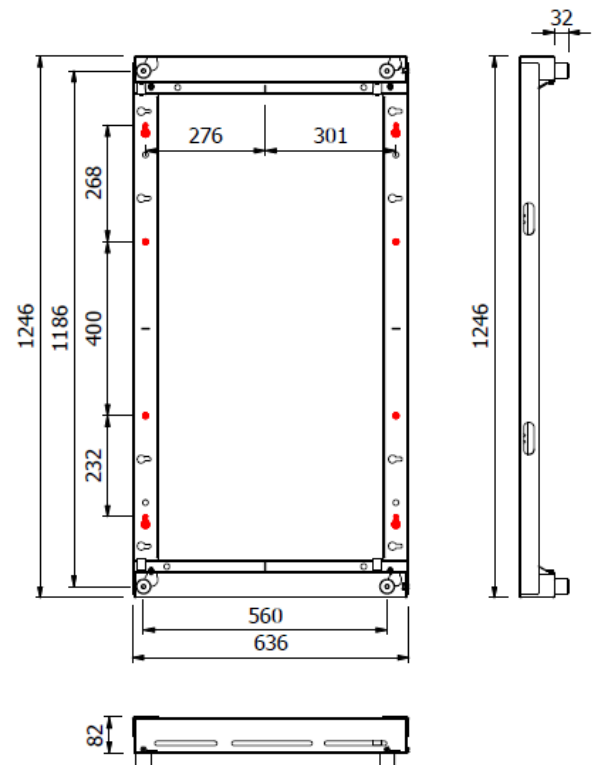

Ready when you are

M Wallmount Pro LG IP 55

Article: 7 350 105 217 845

M Wallmount Pro LG IP 55 - Wall mount for LG IP55 – portrait or landscape - screen size: 55" - max load: 75kg - VESA: tailored for LG - black – 100% anti-corrosion - anti theft

Product category: PRO SERIES OUTDOOR

Specification

M Wallmount Pro LG IP 55

| | |
|------------------|-------------------|
| For screen size: | 55" |
| Article No: | 7 350 105 217 845 |
| Weight: | 12.5 kg |
| Colour: | Black |
| Warranty: | 5 years |