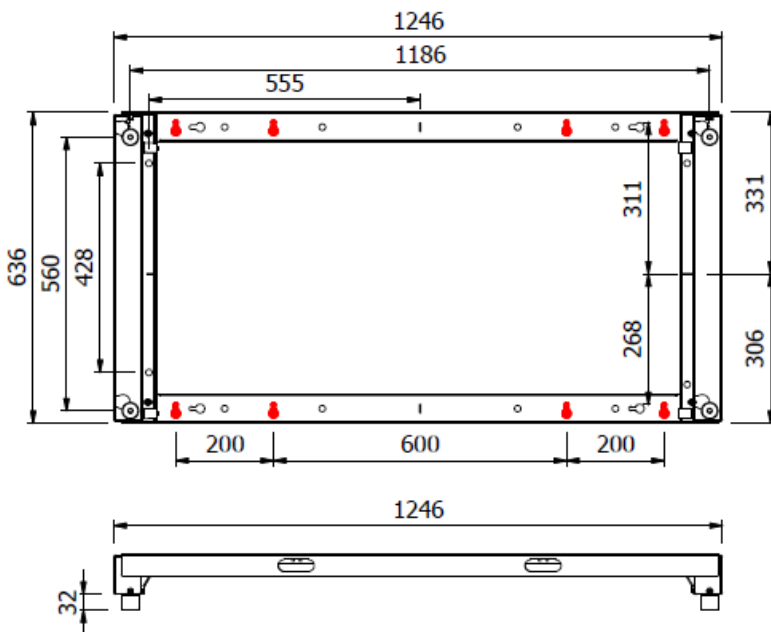

Ready when you are

M Wallmount Pro LG IP 55

Article: 7 350 105 217 845

M Wallmount Pro LG IP 55 - Wall mount for LG IP55 – portrait or landscape - screen size: 55" - max load: 75kg - VESA: tailored for LG - black – 100% anti-corrosion - anti theft

Product category: PRO SERIES OUTDOOR

Specification

M Wallmount Pro LG IP 55

| | |
|------------------|-------------------|
| For screen size: | 55" |
| Article No: | 7 350 105 217 845 |
| Weight: | 12.5 kg |
| Colour: | Black |
| Warranty: | 5 years |