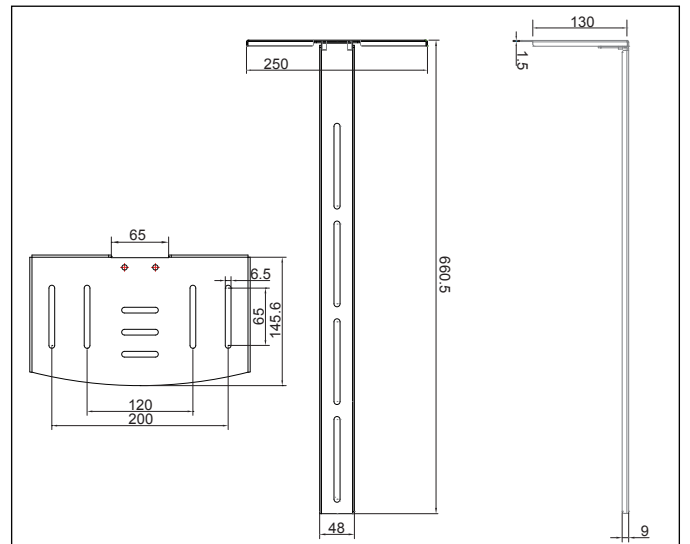

Technical Summary

Camera Shelf

EAN: 7350073736638

COMPONENT CHECKLIST

Item	Name	QTY
A	Shelf	1
B	Extend Bar	1
C	M6	2
D	5mm Allen Key	1
E	M8 Sliding Nut	2
F	Ø16xØ8.2x1.5	2
G	M8x12	2

PRODUCT DIMENSION

A

B

C

5mm

D

M8

E

F

G

INSTALLATION INSTRUCTION