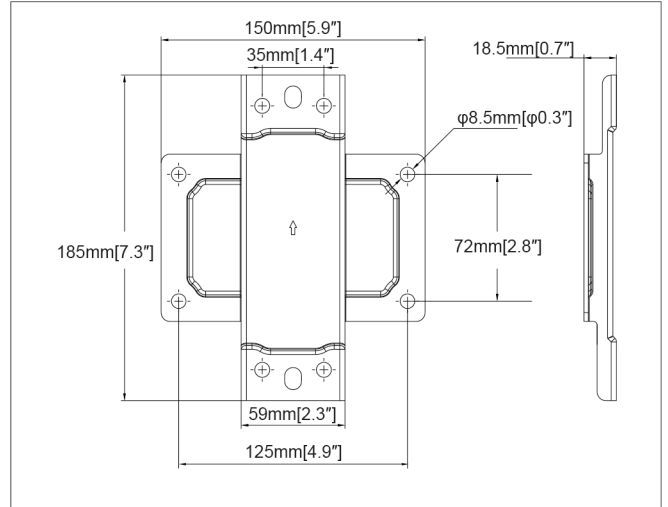

## M Pro Series - Wallmount Plate Small

EAN: 7350073734184

### PRODUCT DIMENSIONS