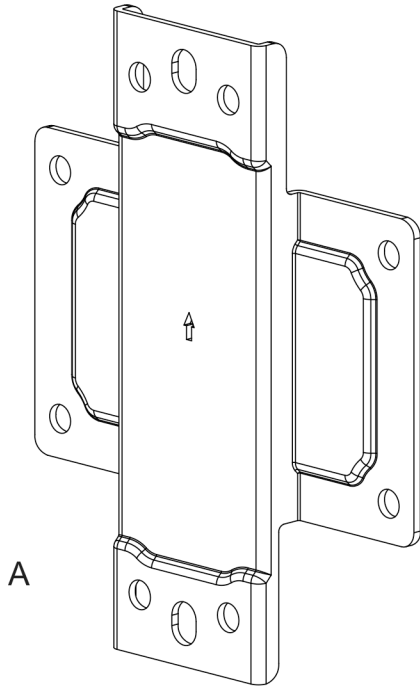

## M Pro Series - Wallmount Plate Small

EAN: 7350073734184

### PRODUCT DIMENSIONS