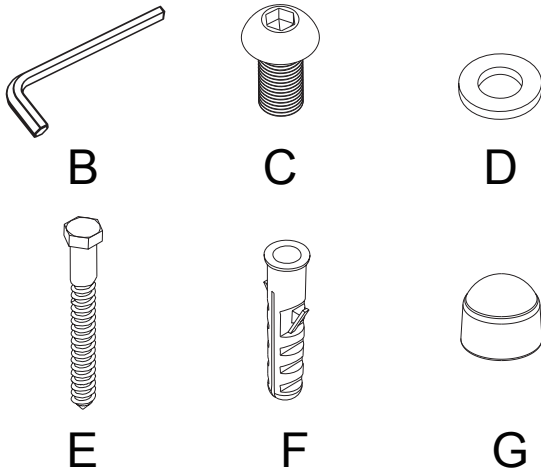

COMPONENT CHECKLIST

Item	Name	QTY
A	Bolt Down Pole Plate	1
B	5mm Allen key	1
C	M8 x 10mm Screw	8
D	M8 Washer	6
E	Coach Screw	6
F	Plastic Anchor	6
G	Cover	6

M Pro Series - Bolt Down Pole Plate

Scan for info!

DIMENSIONS

INSTALLATION INSTRUCTION