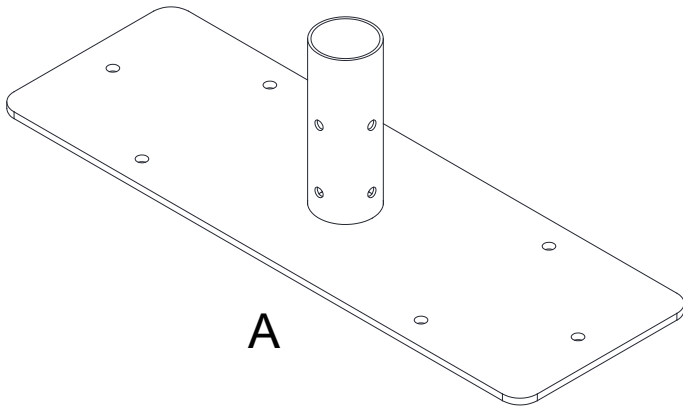

COMPONENT CHECKLIST

Item	Name	QTY
A	Bolt Down Pole Plate	1
B	5mm Allen key	1
C	M8 x 10mm Screw	8
D	M8 Washer	6
E	Coach Screw	6
F	Plastic Anchor	6
G	Cover	6

M Pro Series - Bolt Down Pole Plate

Scan for info!

DIMENSIONS

INSTALLATION INSTRUCTION