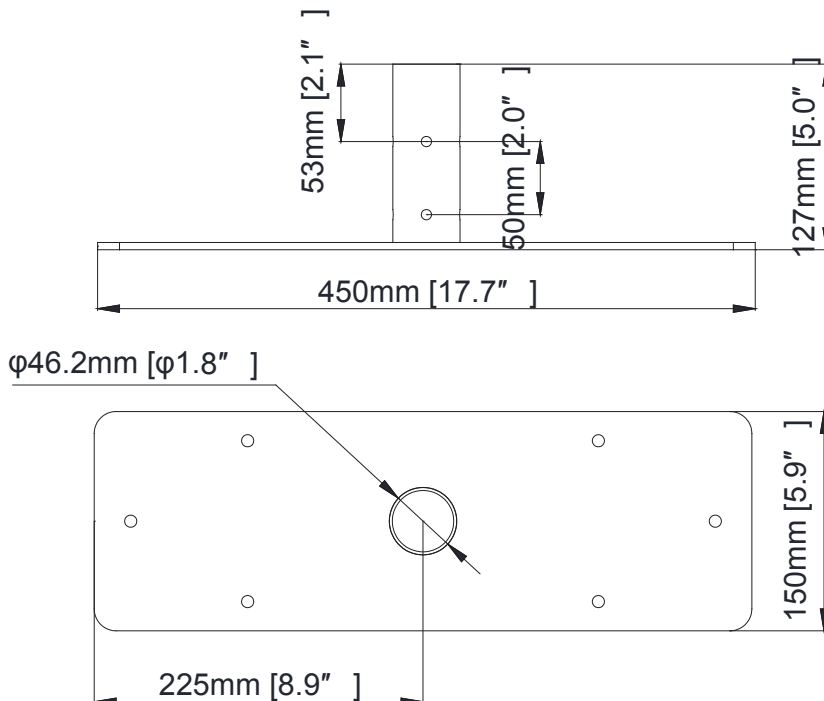

COMPONENT CHECKLIST

Item	Name	QTY
A	Bolt Down Pole Plate	1
B	5mm Allen key	1
C	M8 x 10mm Screw	8
D	M8 Washer	6
E	Coach Screw	6
F	Plastic Anchor	6
G	Cover	6

M Pro Series - Bolt Down Pole Plate

Scan for info!

DIMENSIONS

INSTALLATION INSTRUCTION