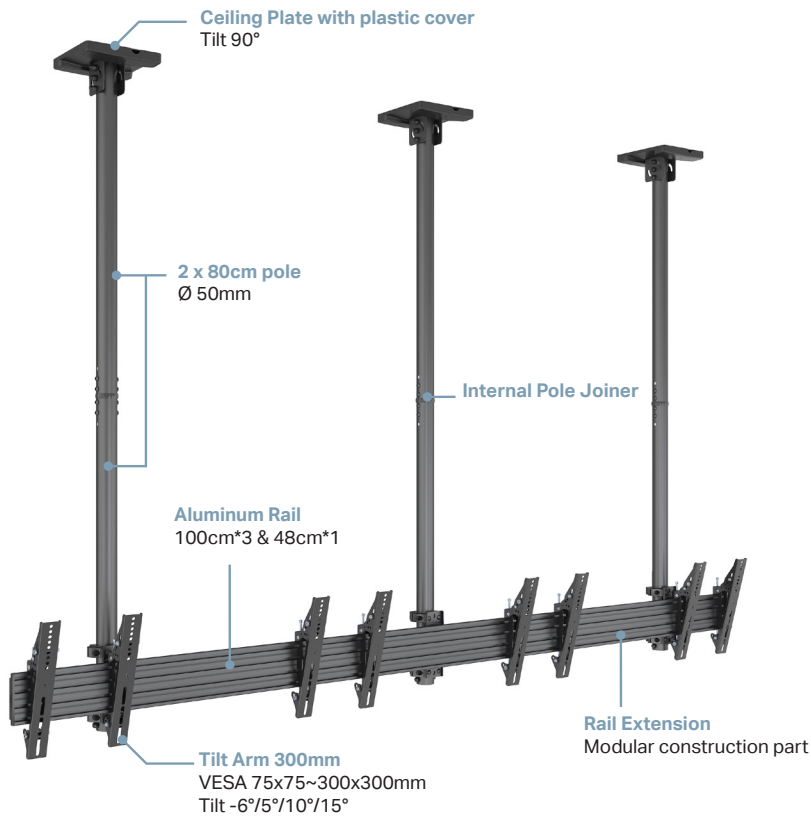

Max. Load:
50kg per screen

Screen size:
32" 43" 49" 50"

Pro Series Ceiling Menu Board Mounts

Made for: **SAMSUNG** Samsung LH32QMRBGGCXEN / LH43QMBEPGCXEN / LH50QMBEBGGCXEN

LG LG 32SM5J-B / 43UH5J-H / 49UH5J-H

M Menu Board Ceiling Mount Pro MBC4X1U VESA 300

| | |
|---------------------------------------|---------------------------|
| EAN: | 7350105216053 |
| For screen size: | 32" 43" 49" 50" |
| Universal & VESA standard: | VESA 75x75~300x300mm |
| Gross weight: | 28 kg |
| Color: | Black |
| Load capacity: | 50 kg per screen |
| Height adjustment: | 58 cm (min), 155 cm (max) |
| Package measurements: | 104.5x25x15cm |
| Warranty: | 5 years |

Tilt Arm 300mm
Tilt -6°/5°/10°/15°
Max Load 50kg per screen

Ceiling Plate
Tilt 90°

Rail end cover
Antitheft screws

Rail Extension
Modular construction parts

Internal Pole Joiner
Pole connection

Rail
Cable management

M Menu Board Ceiling Mount Pro MBC4X1U VESA 300

SAMSUNG Samsung LH32QMRBGGCXEN

LG LG 32SM5J-B

SAMSUNG Samsung LH43QMBEPGCXEN

LG LG 43UH5J-H

SAMSUNG Samsung LH50QMBEBGCXEN

LG LG 49UH5J-H