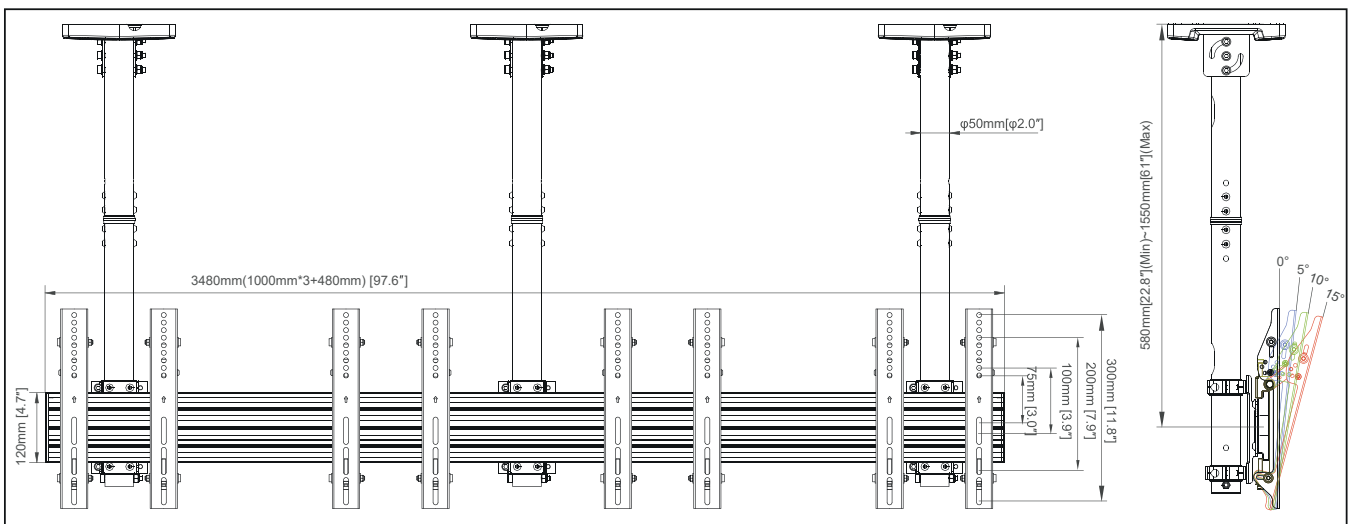

M Menu Board Ceiling Mount Pro MBC4X1U VESA 300

| | |
|---------------------------------------|---------------------------|
| EAN: | 7350105216053 |
| For screen size: | 32" 43" 49" 50" |
| Universal & VESA standard: | VESA 75x75~300x300mm |
| Gross weight: | 28 kg |
| Color: | Black |
| Load capacity: | 50 kg per screen |
| Height adjustment: | 58 cm (min), 155 cm (max) |
| Package measurements: | 104.5x25x15cm |
| Warranty: | 5 years |

Tilt Arm 300mm
Tilt -6°/5°/10°/15°
Max Load 50kg per screen

Ceiling Plate
Tilt 90°

Rail end cover
Antitheft screws

Rail Extension
Modular construction parts

Internal Pole Joiner
Pole connection

Rail
Cable management

M Menu Board Ceiling Mount Pro MBC4X1U VESA 300

SAMSUNG Samsung LH32QMRBGGCXEN

LG LG 32SM5J-B

SAMSUNG Samsung LH43QMBEPGCXEN

LG LG 43UH5J-H

SAMSUNG Samsung LH50QMBEBGCXEN

LG LG 49UH5J-H