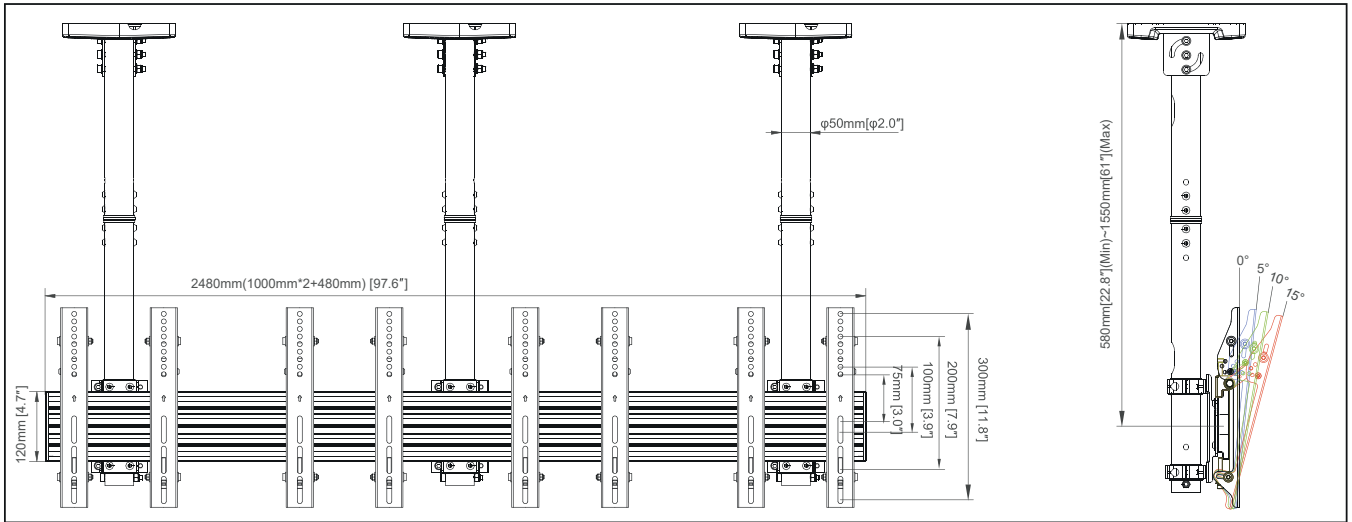

M Menu Board Ceiling Mount Pro MBC4X1U VESA 300

| | |
|---------------------------------------|---------------------------|
| EAN: | 7350105216053 |
| For screen size: | 32" 43" 49" 50" |
| Universal & VESA standard: | VESA 75x75~300x300mm |
| Gross weight: | 28 kg |
| Color: | Black |
| Load capacity: | 50 kg per screen |
| Height adjustment: | 58 cm (min), 155 cm (max) |
| Package measurements: | 104.5x25x15cm |
| Warranty: | 5 years |

Tilt Arm 300mm
Tilt -6°/5°/10°/15°
Max Load 50kg per screen

Ceiling Plate
Tilt 90°

Rail end cover
Antitheft screws

Rail Extension
Modular construction parts

Internal Pole Joiner
Pole connection

Rail
Cable management

M Menu Board Ceiling Mount Pro MBC4X1U VESA 300

SAMSUNG Samsung LH32QMRBGGCXEN

LG LG 32SM5J-B

SAMSUNG Samsung LH43QMBEPGCXEN

LG LG 43UH5J-H

SAMSUNG Samsung LH50QMBEBGCXEN

LG LG 49UH5J-H