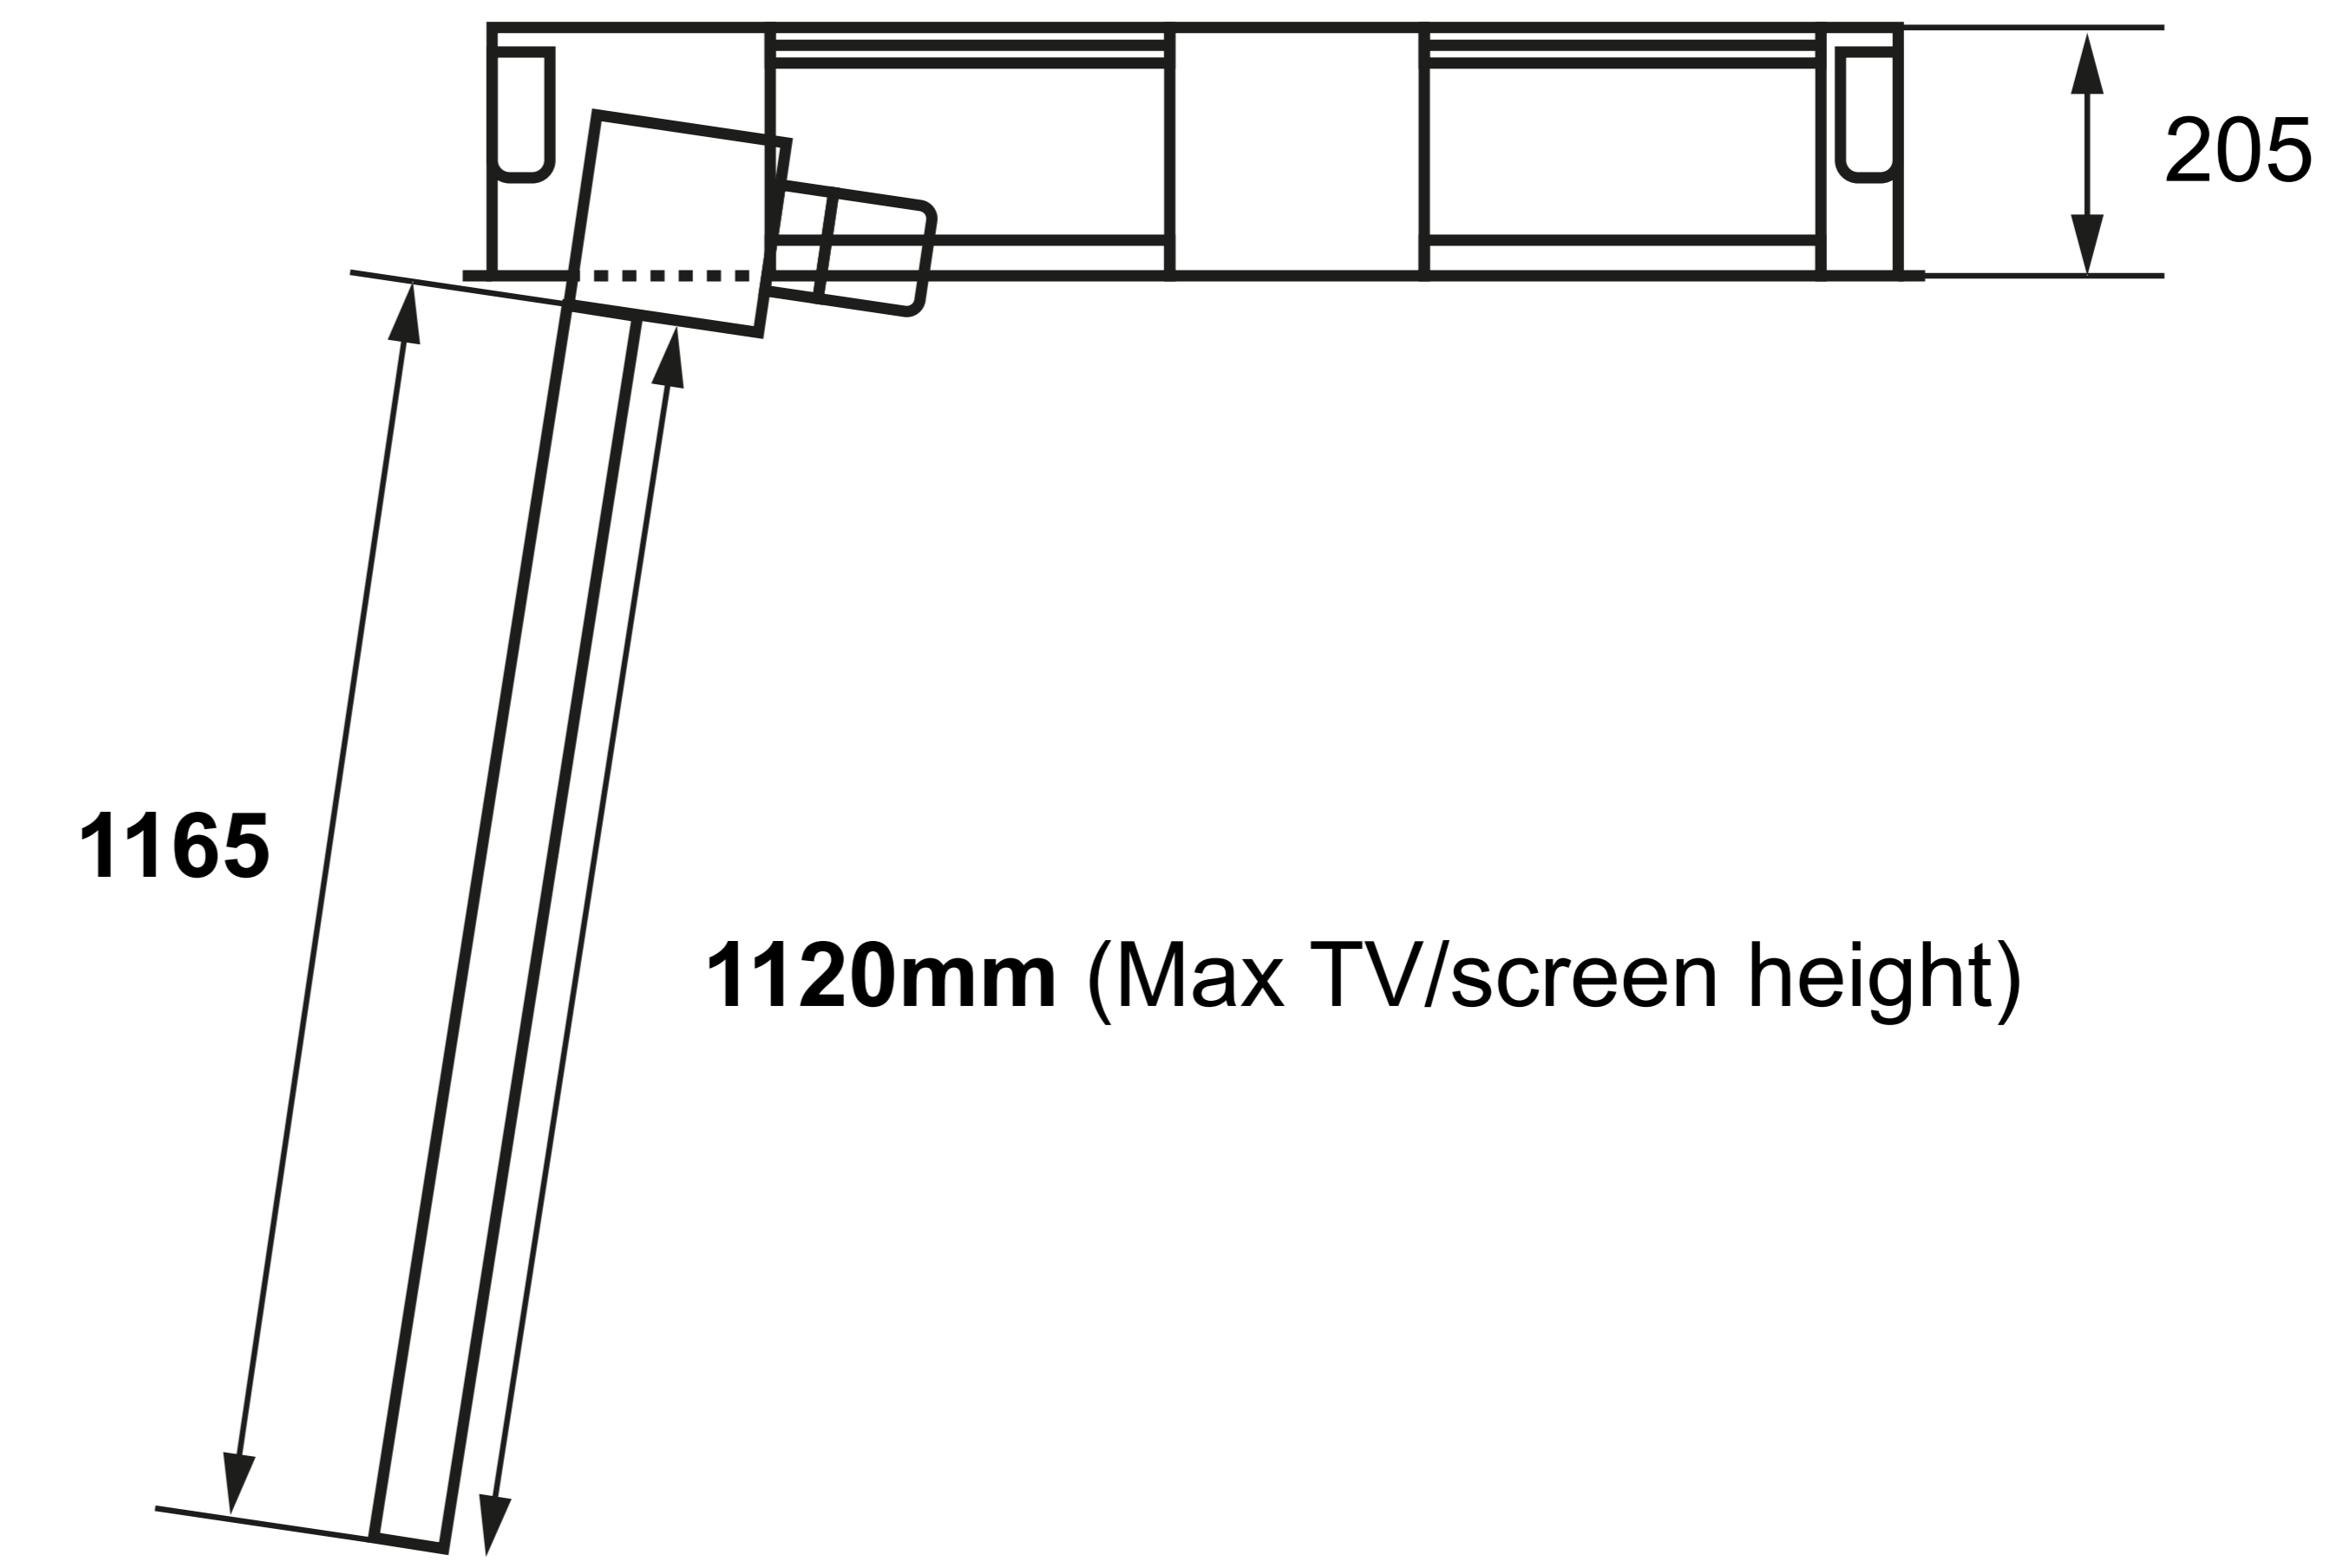

1930x1130mm (Max TV/screen size)

VESA: 200, 300, 400, 600 and 800